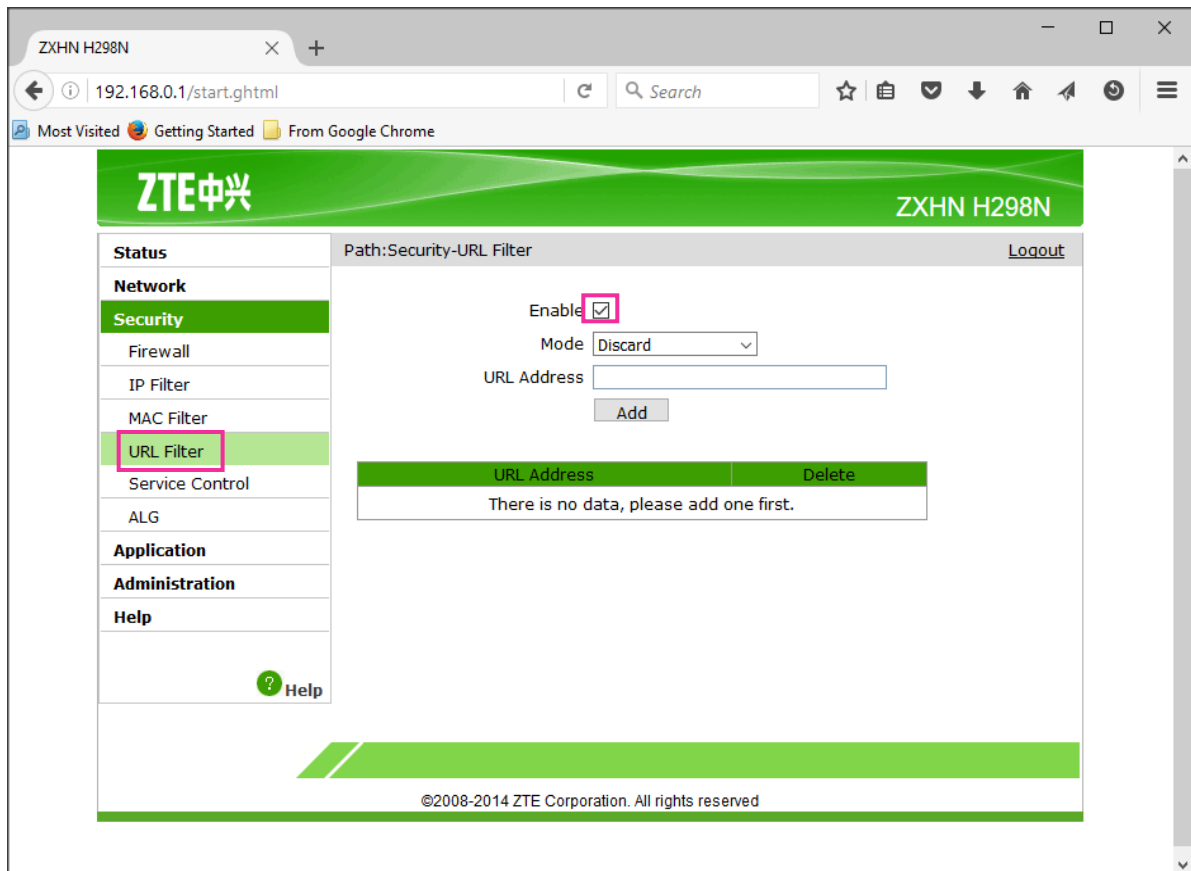

CONFIGURING PARENTAL CONTROLS IN YOUR ZTE ZXHN H298N ROUTER

1. Login to your router's configuration page by entering the default IP address (**192.168.0.1**) in your web browser.
2. Enter **admin** as your default Username and Password, and then click on the **Login** button.

Website Filtering

Use this feature to deny (block) or allow access to specific websites.

1. Click on **URL Filter** under the Security tab on the home page then check the **Enable** box to turn on this feature.