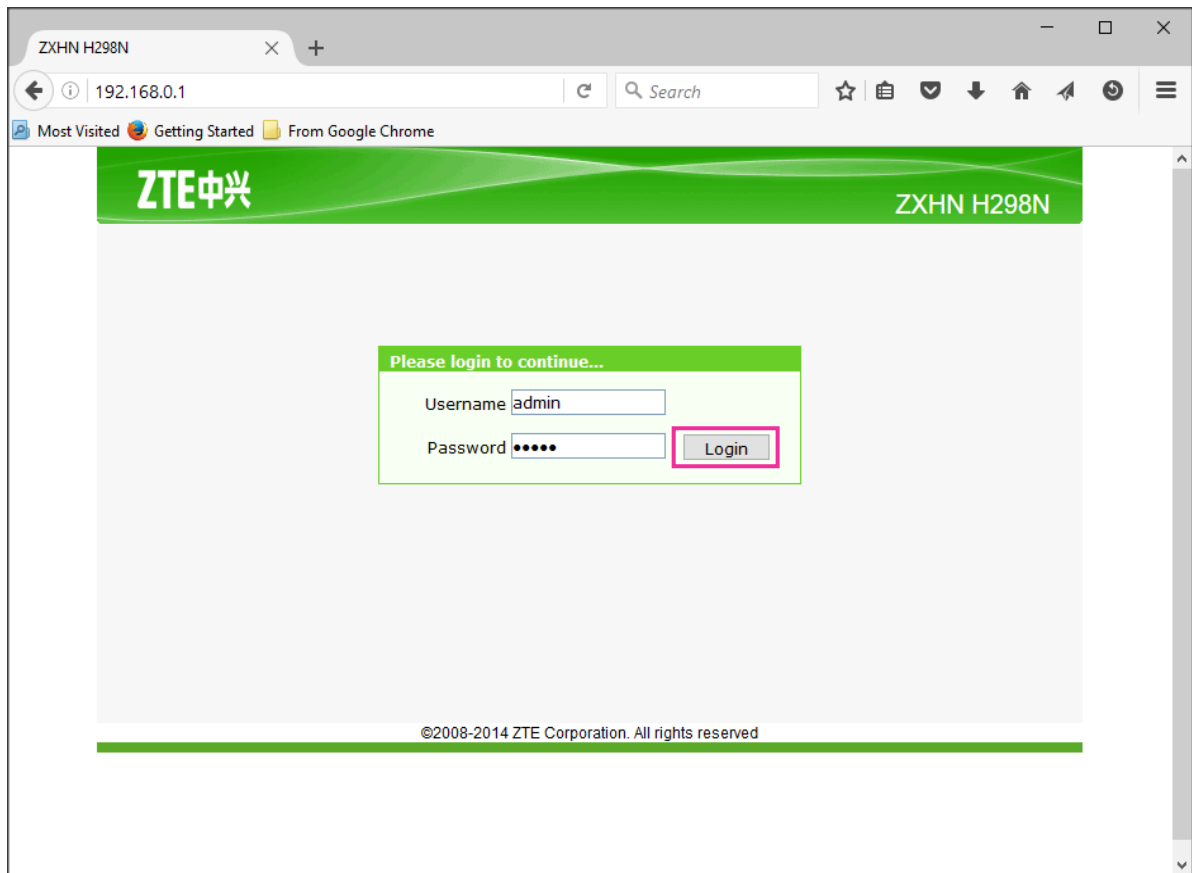

CONFIGURING PARENTAL CONTROLS IN YOUR ZTE ZXHN H298N ROUTER

1. Login to your router's configuration page by entering the default IP address (**192.168.0.1**) in your web browser.
2. Enter **admin** as your default Username and Password, and then click on the **Login** button.

Website Filtering

Use this feature to deny (block) or allow access to specific websites.

1. Click on **URL Filter** under the Security tab on the home page then check the **Enable** box to turn on this feature.