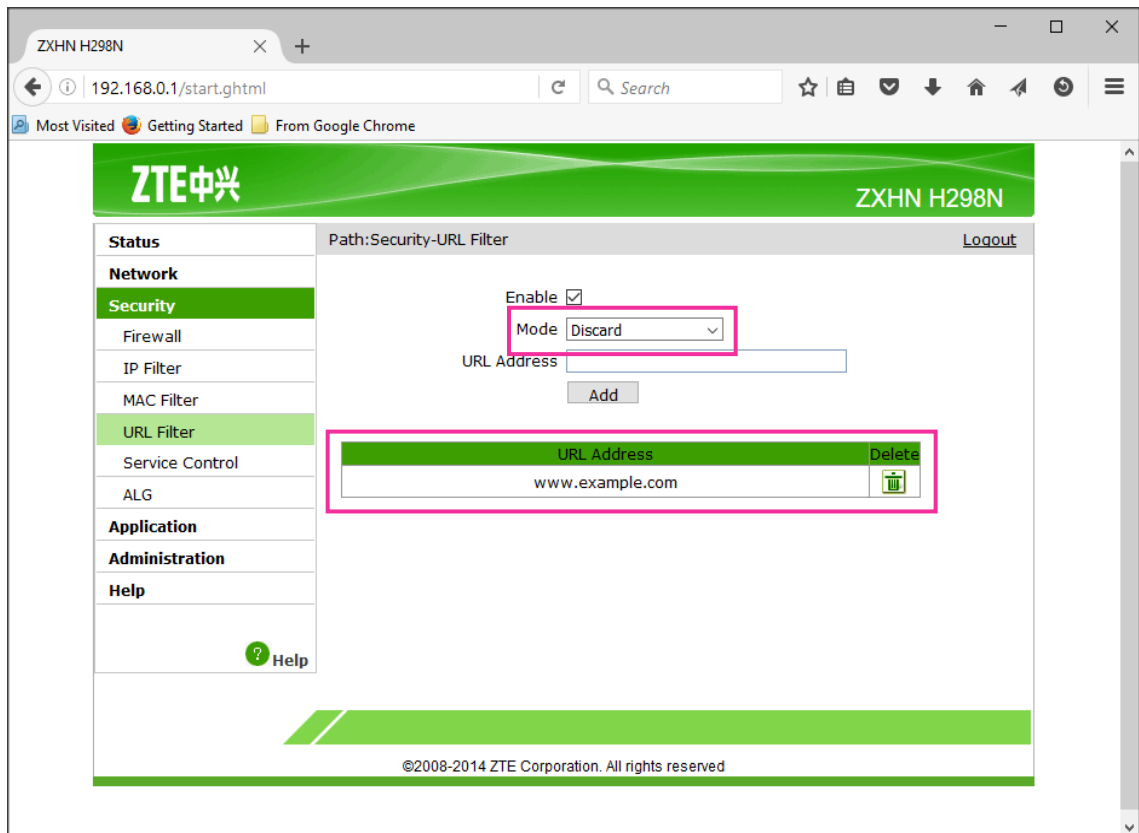

2. Configure the URL filter according to your requirement.
  - a. Identify the **mode** of your choice: Discard (block) or Permit (allow) access to up to 10 websites.
  - b. Enter the **URL Address** of the website(s) you want to Discard or Permit then click on the **Add** button.

Parental controls are now enabled on the URL Address(es) you have added.